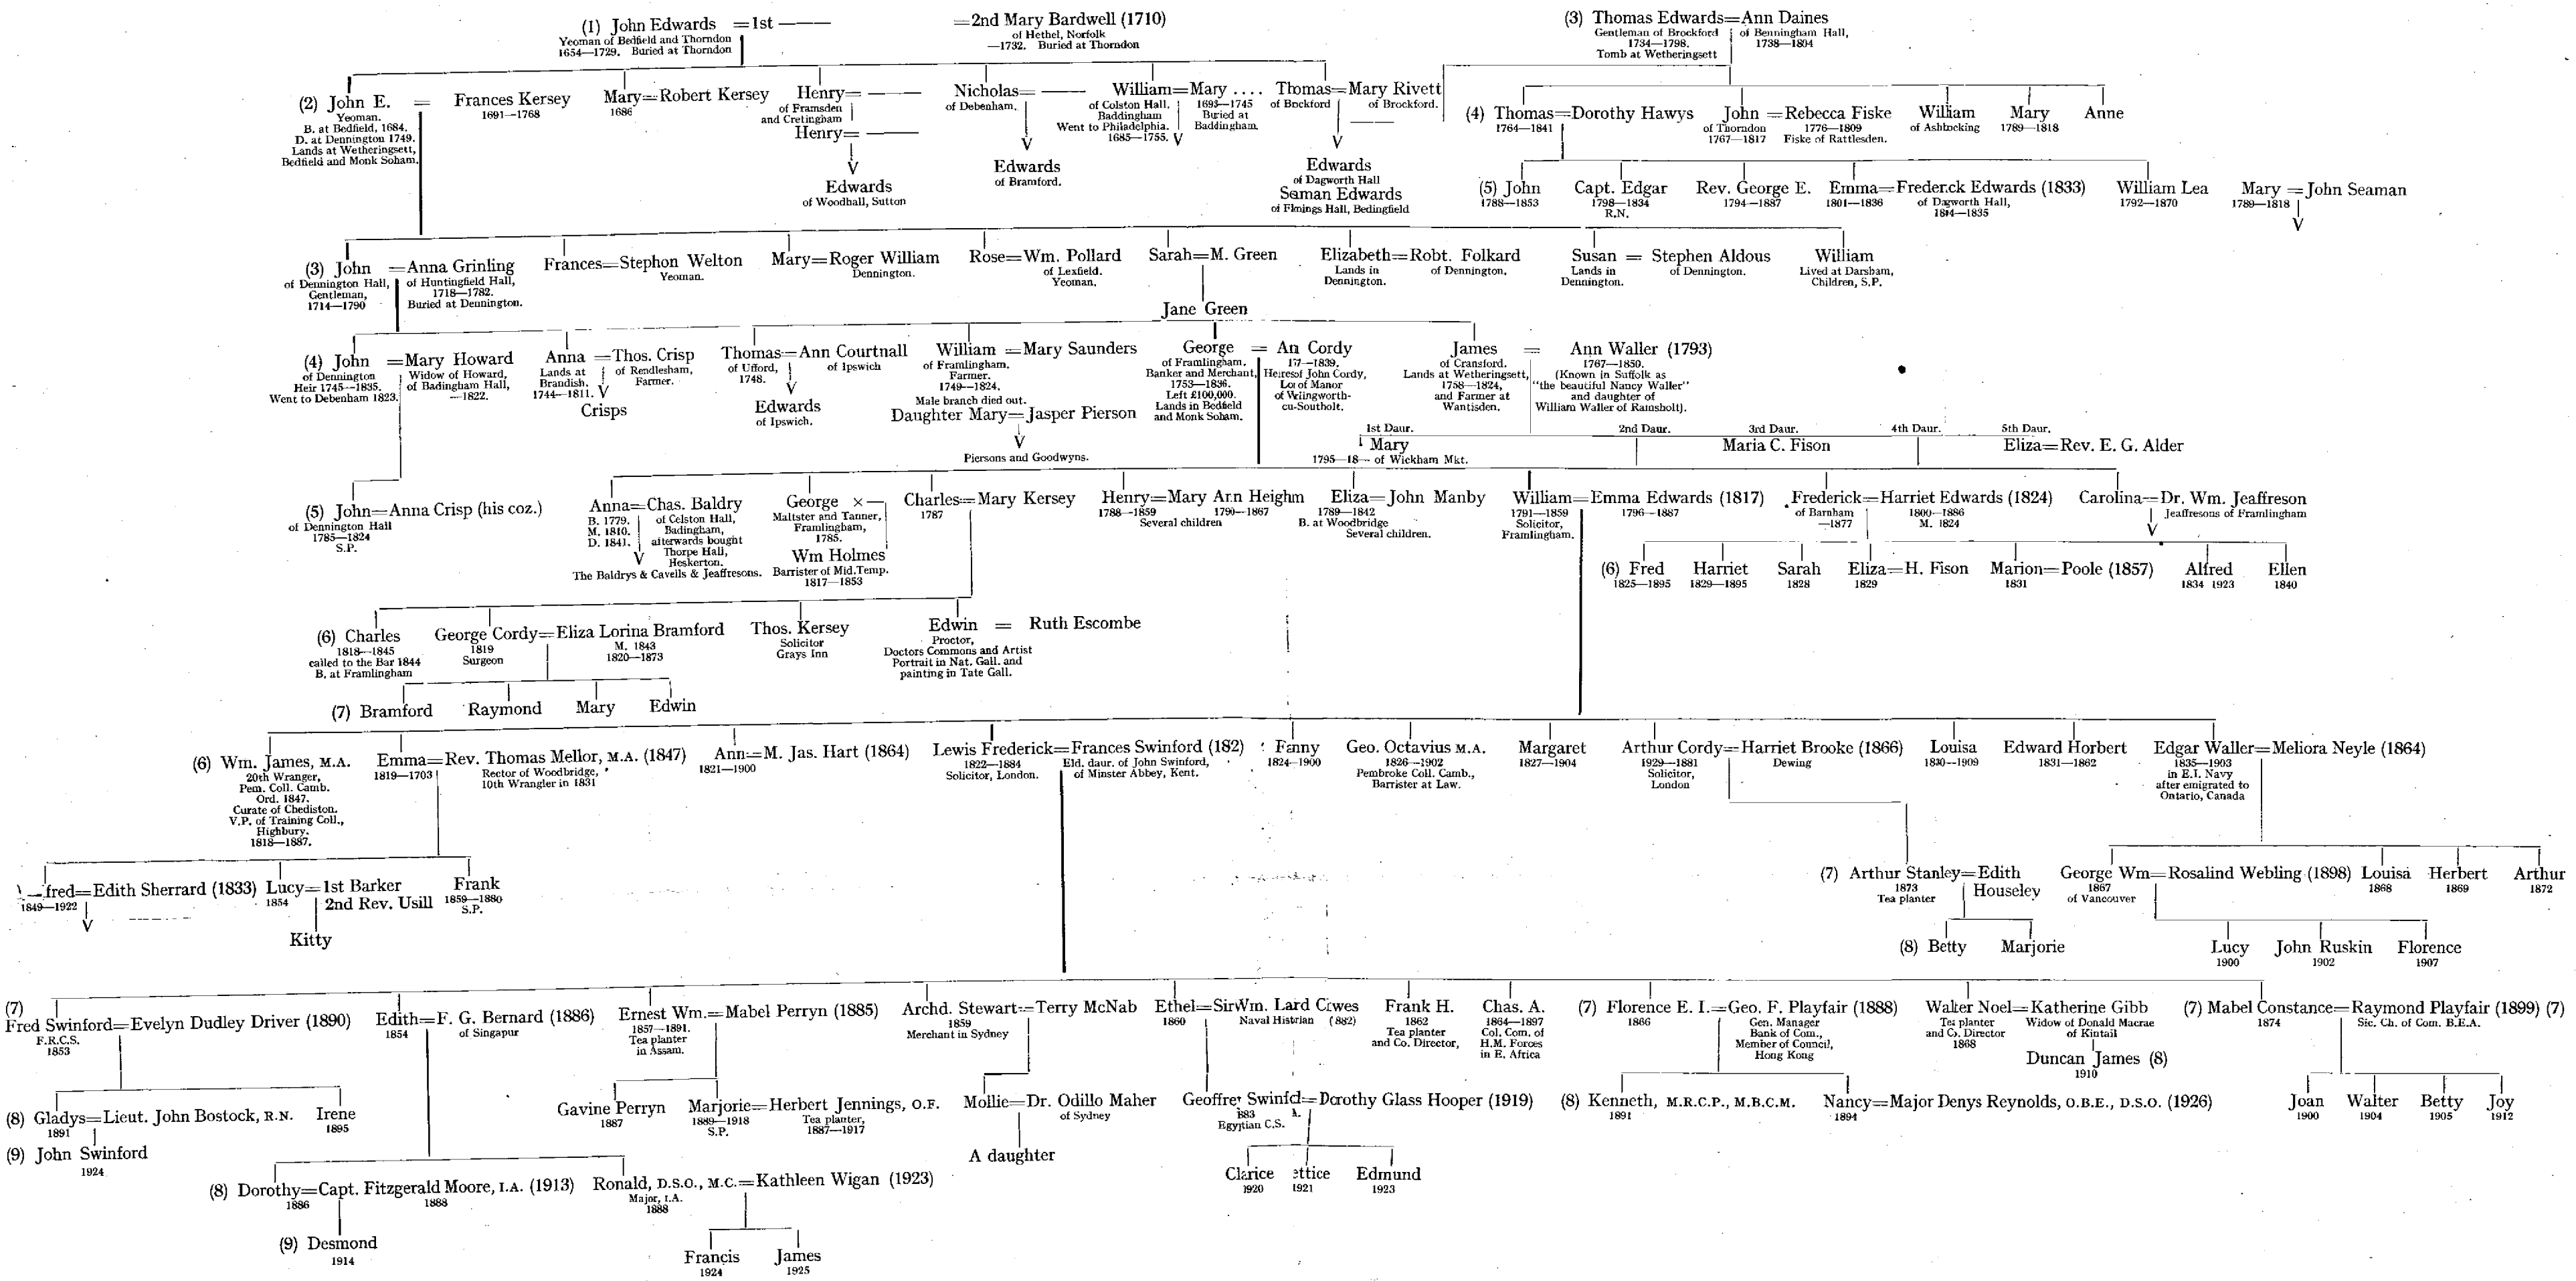

Edwards of Dennington and Framlingham, County Suffolk.

ROUGH PLAN SHOWING SITE OF S. SAVIOUR'S HOSPITAL AT BURY.

KEY.

- Standing, 1927.
- Standing, 19th cent.
- Foundations revealed, 1887.
- Conjectural

- 1 : ST. SAVIOUR'S.
- 2 : SITE OF ST. THOMAS'.

Buttress

NORTHGATE AV.

19 cent. wall.

2

OLD WALL

17 cent. house

HEATH-WAY, 1776

← Thetford